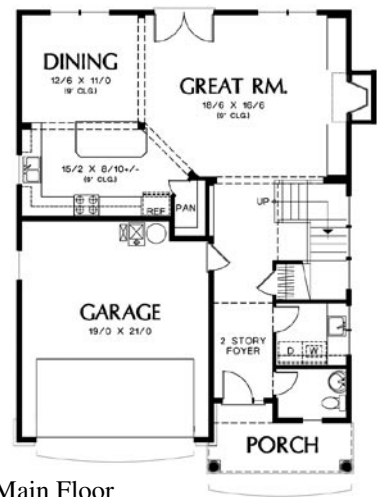

McKenzie

- 4 Bedrooms
- 2.5 Bathrooms
- Great Room Style
- Fireplace
- Walk-In Pantry
- Approx. 2,100 Sq. Ft.

Dimensions: Width: 34 Ft.
 Depth: 47 Ft.