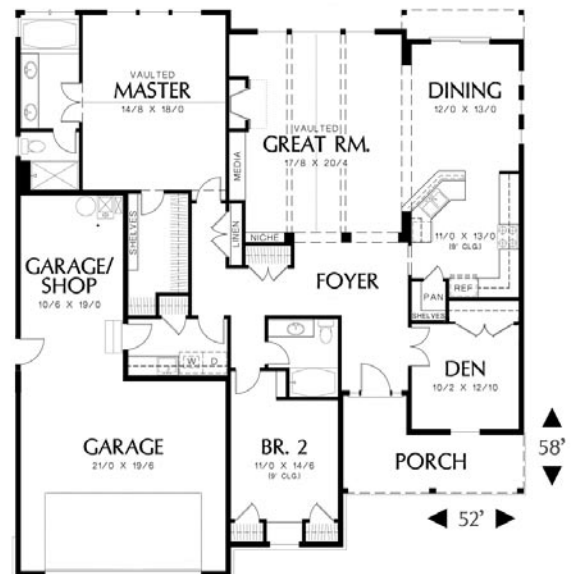

The Breckenridge

- 3 Bedrooms, 2 Bath
- Approx. 1,975 Sq. Ft.
- 3 Car Garage
- Front Porch
- Large Kitchen and Dining Area
- Central Great Room

Bruce Wiechert
CUSTOM HOMES, INC.

(541) 686-9458 Business
(541) 579-3040 Cellular
(541) 344-3362 Fax
CCB# 101717