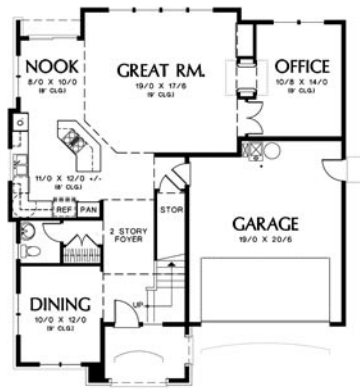

Crescent Creek

- 3 Bedrooms
- 2.5 Bathrooms
- See-Through Fireplace
- Large Storage Areas
- Exterior Stone Accents
- Approx. 2,278 Sq. Ft.

Main Floor

Upper Floor

Dimensions: Width: 42 Ft.
Depth: 47 Ft.

Bruce Wiechert
CUSTOM HOMES, INC.