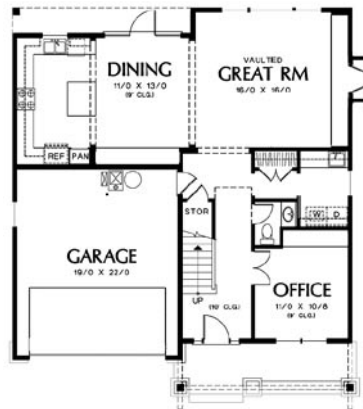

*Deschutes*

- 3 Bedrooms
- 2.5 Bathrooms
- Vaulted Ceilings
- Fireplace
- Exterior Stone Accents
- Approx. 2,002 Sq. Ft.

Main Floor

Upper Floor

Dimensions: Width: 40 Ft.  
 Depth: 45 Ft.