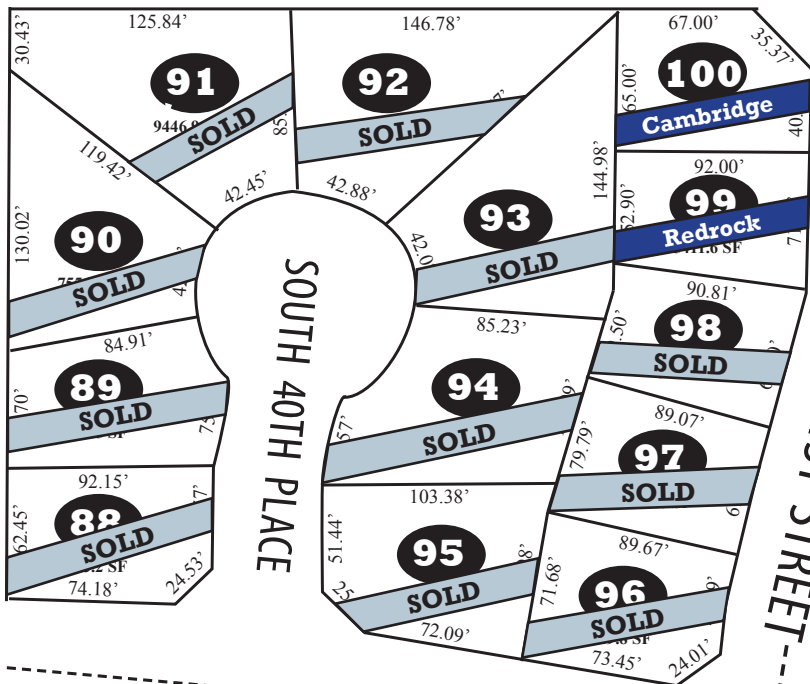

New Homes For Sale

- Lot 31 - 1182 S. 41st Pl., Cambridge II: \$269,900 (Page 2)
- Lot 32 - 1164 S. 41st Pl., Meadowview \$299,900 (Page 2)
- Lot 62 - 1123 S. 40th Pl., Lakewood: \$335,000 (Page 1)
- Lot 86 - 1120 S. 40th Pl., Sequoia: \$279,900 (Page 2)
- Lot 99 - 1008 S 41st St., Redrock: \$229,900 (Page 1)
- Lot 100 - 1002 S 41st, Cambridge: \$219,900 (Page 1)

Directions: Go South on 42nd, turn right on Jasper Rd.,
Left on 41st Street.

SOUTH 42ND STREET

SOUTH 42ND STREET

JASPER ROAD

Bruce Wiechert
CUSTOM HOMES, INC.

(541) 686-9458 Bus.
(541) 579-3040 Cell
(541) 344-3362
www.wiecherthomes.com
CB #101717

Directions: Go South on 42nd,
turn right on Jasper Rd., Left
on 41st Street.

- New Homes For Sale**
- Lot 31 - 1182 S. 41st Pl., Cambridge II: \$269,900 (Page 2)
 - Lot 32 - 1164 S. 41st Pl., Meadowview \$299,900 (Page 2)
 - Lot 62 - 1123 S. 40th Pl., Lakewood: \$335,000 (Page 1)
 - Lot 86 - 1120 S. 40th Pl., Sequoia: \$279,900 (Page 2)
 - Lot 99 - 1008 S 41st St., Redrock: \$229,900 (Page 1)
 - Lot 100 - 1002 S 41st, Cambridge: \$219,900 (Page 1)

Directions: Go South on 42nd, turn right on Jasper Rd., Left on 41st Street.

Bruce Wiechert
CUSTOM HOMES, INC.

(541) 686-9458 Bus. | (541) 579-3040 Cell
(541) 344-3362 | CB #101717
www.wiecherthomes.com