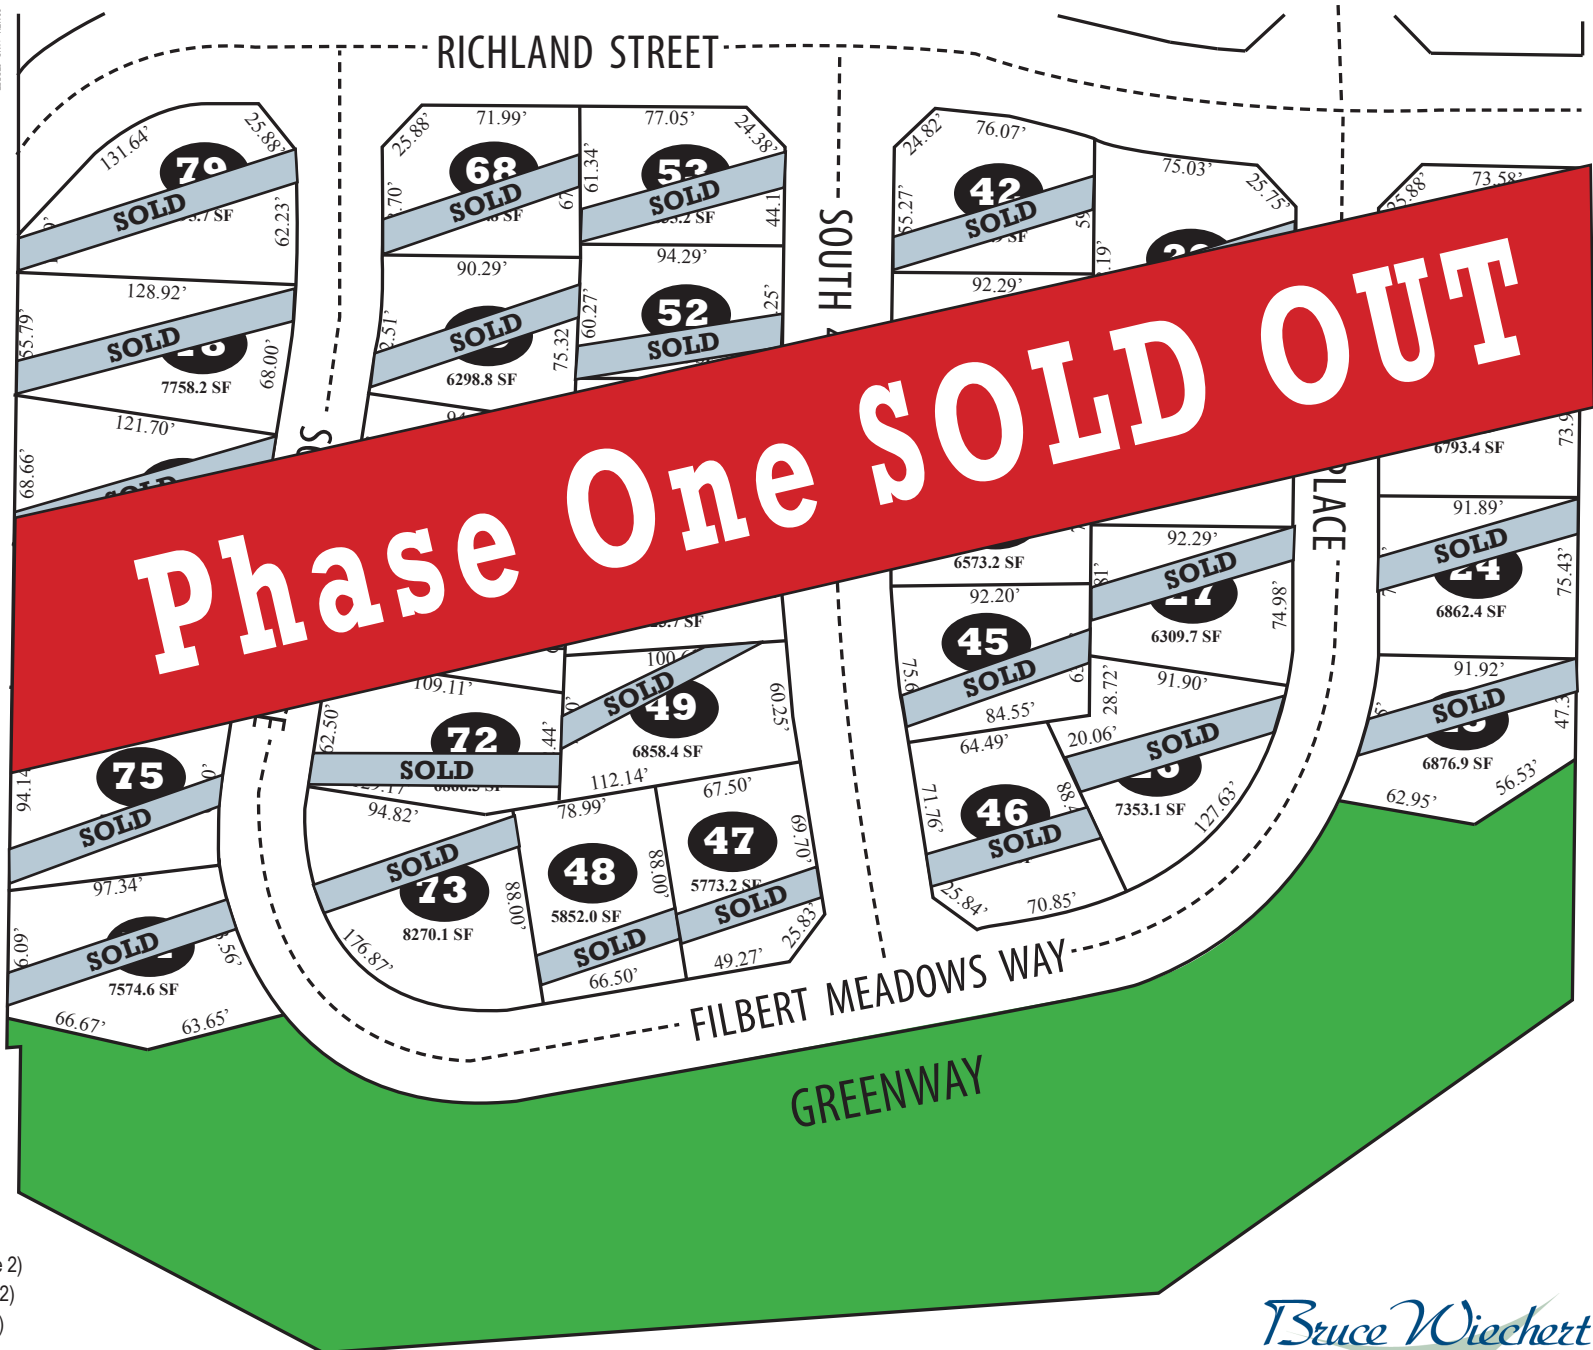

New Homes For Sale

- Lot 31 - 1182 S. 41st Pl., Cambridge II: \$269,900 (Page 2)
- Lot 32 - 1164 S. 41st Pl., Meadowview \$299,900 (Page 2)
- Lot 62 - 1123 S. 40th Pl., Lakewood: \$335,000 (Page 1)
- Lot 86 - 1120 S. 40th Pl., Sequoia: \$279,900 (Page 2)
- Lot 99 - 1008 S 41st St., Redrock: \$229,900 (Page 1)
- Lot 100 - 1002 S 41st, Cambridge: \$219,900 (Page 1)

Directions: Go South on 42nd,
turn right on Jasper Rd., Left
on 41st Street.

- New Homes For Sale**
- Lot 31 - 1182 S. 41st Pl., Cambridge II: \$269,900 (Page 2)
 - Lot 32 - 1164 S. 41st Pl., Meadowview \$299,900 (Page 2)
 - Lot 62 - 1123 S. 40th Pl., Lakewood: \$335,000 (Page 1)
 - Lot 86 - 1120 S. 40th Pl., Sequoia: \$279,900 (Page 2)
 - Lot 99 - 1008 S 41st St., Redrock: \$229,900 (Page 1)
 - Lot 100 - 1002 S 41st, Cambridge: \$219,900 (Page 1)