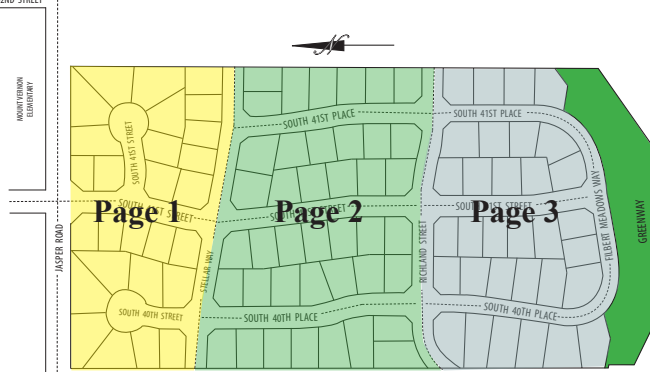

New Homes For Sale

- Lot 31 - 1182 S. 41st Pl., Cambridge II: \$269,900 (Page 2)
- Lot 32 - 1164 S. 41st Pl., Meadowview \$299,900 (Page 2)
- Lot 62 - 1123 S. 40th Pl., Lakewood: \$335,000 (Page 1)
- Lot 86 - 1120 S. 40th Pl., Sequoia: \$279,900 (Page 2)
- Lot 99 - 1008 S 41st St., Redrock: \$229,900 (Page 1)
- Lot 100 - 1002 S 41st, Cambridge: \$219,900 (Page 1)

Directions: Go South on 42nd, turn right on Jasper Rd.,
Left on 41st Street.

SOUTH 42ND STREET

SOUTH 42ND STREET

JASPER ROAD

Bruce Wiechert
CUSTOM HOMES, INC.

(541) 686-9458 Bus.
(541) 579-3040 Cell
(541) 344-3362
www.wiecherthomes.com
CB #101717

Directions: Go South on 42nd,
turn right on Jasper Rd., Left
on 41st Street.

- New Homes For Sale**
- Lot 31 - 1182 S. 41st Pl., Cambridge II: \$269,900 (Page 2)
 - Lot 32 - 1164 S. 41st Pl., Meadowview \$299,900 (Page 2)
 - Lot 62 - 1123 S. 40th Pl., Lakewood: \$335,000 (Page 1)
 - Lot 86 - 1120 S. 40th Pl., Sequoia: \$279,900 (Page 2)
 - Lot 99 - 1008 S 41st St., Redrock: \$229,900 (Page 1)
 - Lot 100 - 1002 S 41st, Cambridge: \$219,900 (Page 1)