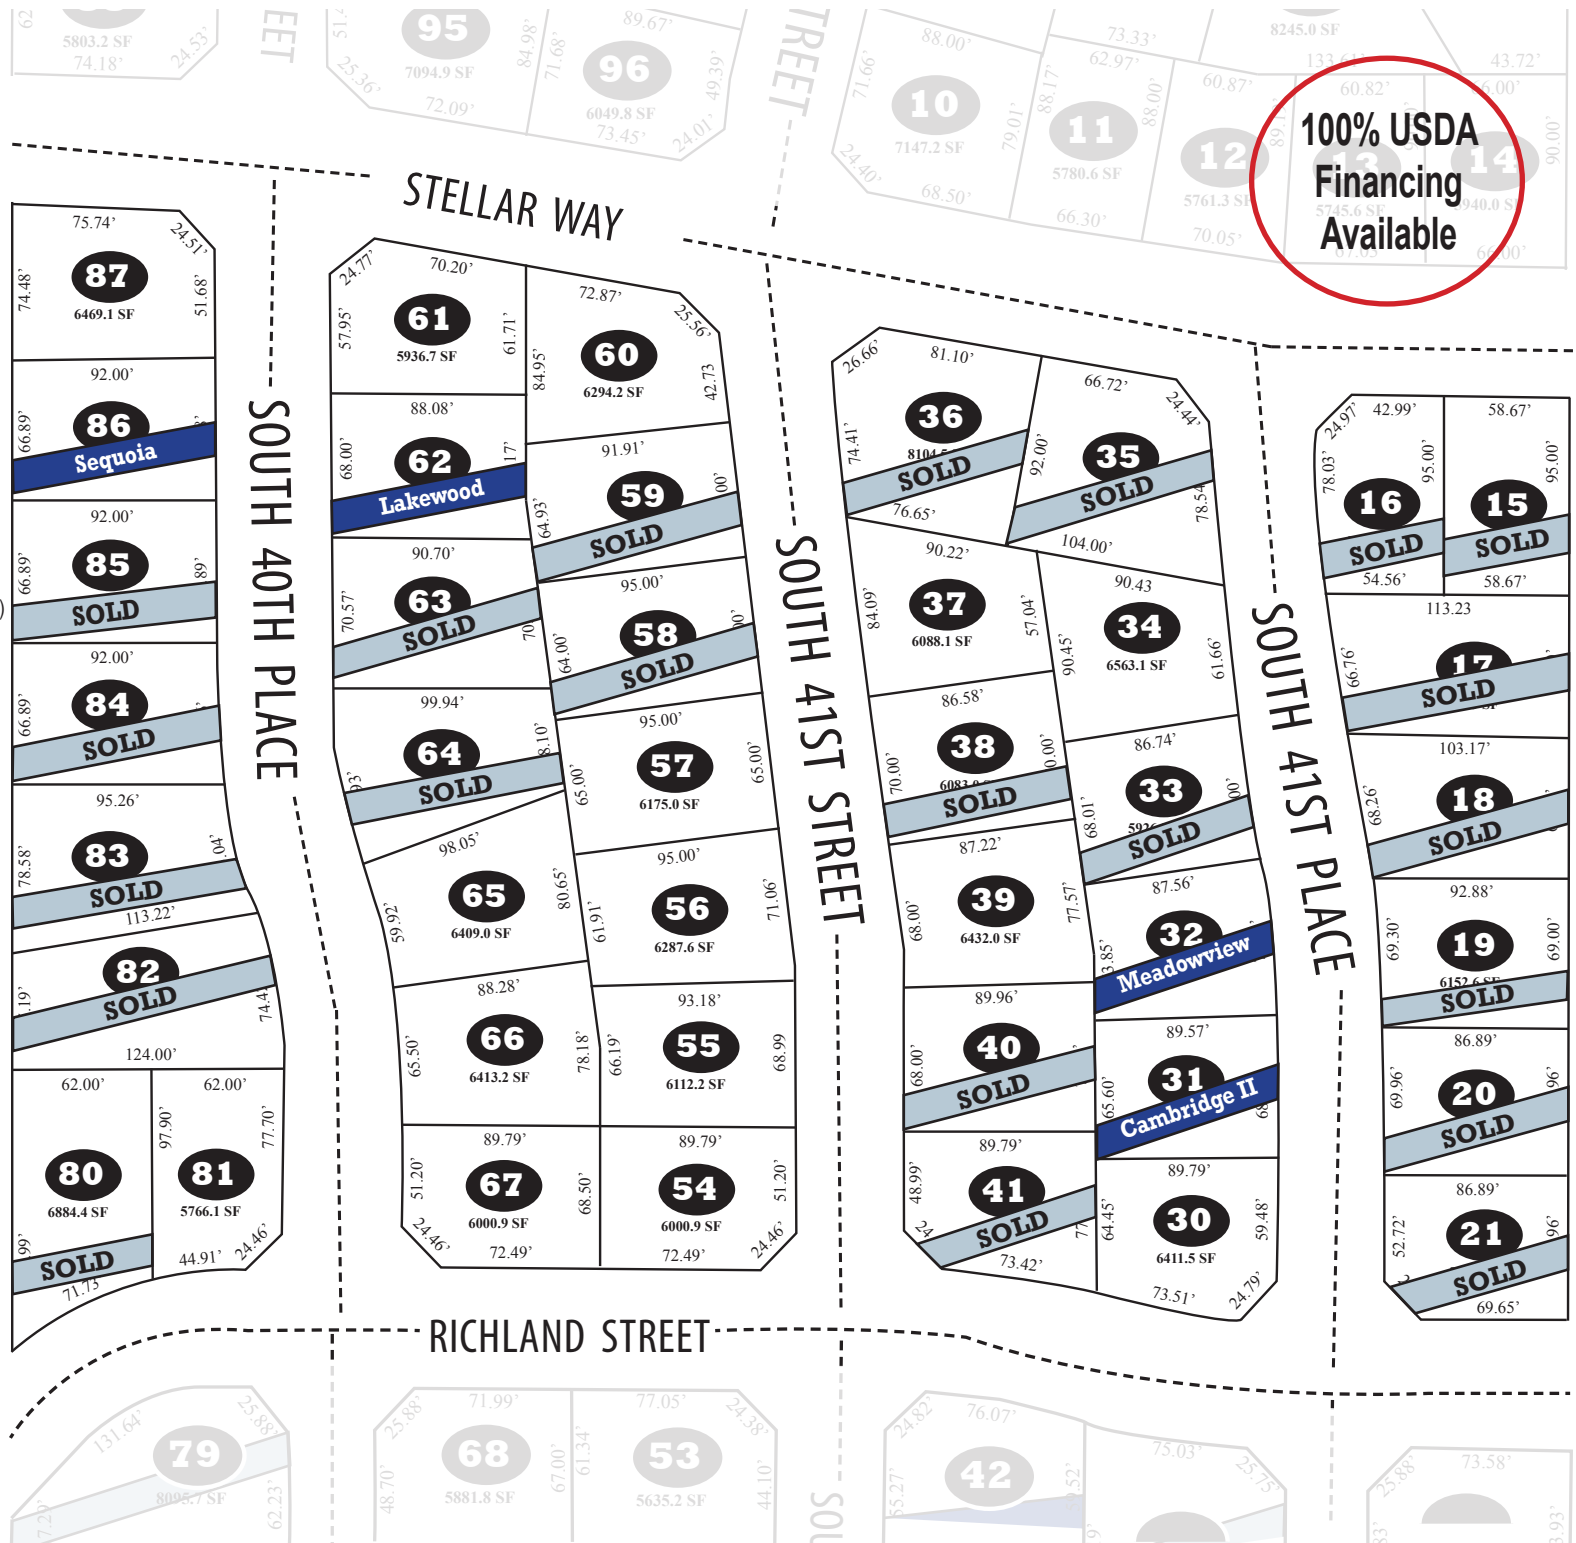

New Homes For Sale

- Lot 31 - 1182 S. 41st Pl., Cambridge II: \$269,900 (Page 2)
- Lot 32 - 1164 S. 41st Pl., Meadowview \$299,900 (Page 2)
- Lot 62 - 1123 S. 40th Pl., Lakewood: \$335,000 (Page 1)
- Lot 86 - 1120 S. 40th Pl., Sequoia: \$279,900 (Page 2)
- Lot 99 - 1008 S 41st St., Redrock: \$229,900 (Page 1)
- Lot 100 - 1002 S 41st, Cambridge: \$219,900 (Page 1)

www.wiecherthomes.com

New Homes For Sale

- Lot 31 - 1182 S. 41st Pl., Cambridge II: \$269,900 (Page 2)
- Lot 32 - 1164 S. 41st Pl., Meadowview \$299,900 (Page 2)
- Lot 62 - 1123 S. 40th Pl., Lakewood: \$335,000 (Page 1)
- Lot 86 - 1120 S. 40th Pl., Sequoia: \$279,900 (Page 2)
- Lot 99 - 1008 S 41st St., Redrock: \$229,900 (Page 1)
- Lot 100 - 1002 S 41st, Cambridge: \$219,900 (Page 1)

Directions: Go South on 42nd,
turn right on Jasper Rd., Left
on 41st Street.

- New Homes For Sale**
- Lot 31 - 1182 S. 41st Pl., Cambridge II: \$269,900 (Page 2)
 - Lot 32 - 1164 S. 41st Pl., Meadowview \$299,900 (Page 2)
 - Lot 62 - 1123 S. 40th Pl., Lakewood: \$335,000 (Page 1)
 - Lot 86 - 1120 S. 40th Pl., Sequoia: \$279,900 (Page 2)
 - Lot 99 - 1008 S 41st St., Redrock: \$229,900 (Page 1)
 - Lot 100 - 1002 S 41st, Cambridge: \$219,900 (Page 1)