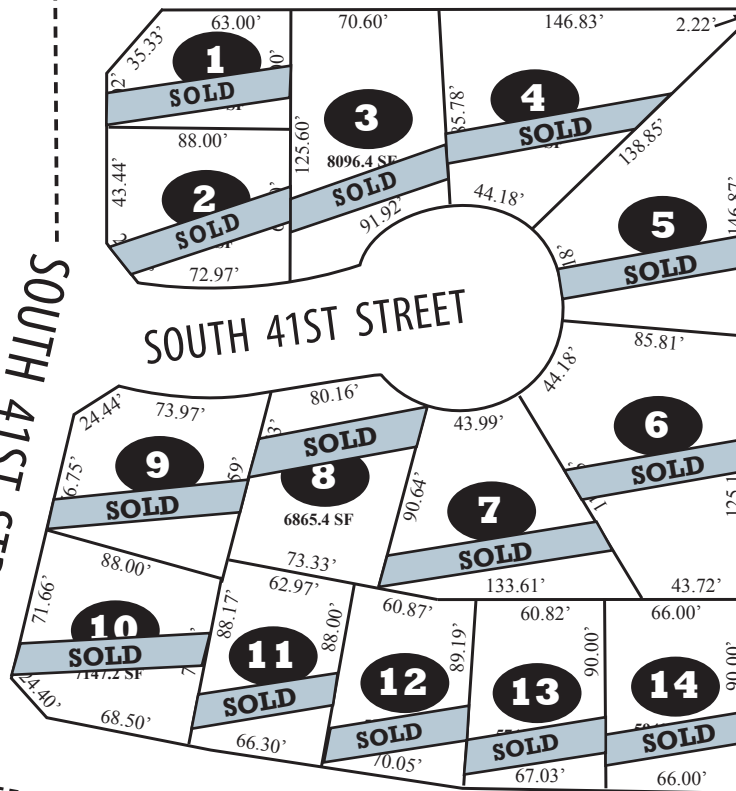

New Homes For Sale

- Lot 31 - 1182 S. 41st Pl., Cambridge II: \$269,900 (Page 2)
- Lot 32 - 1164 S. 41st Pl., Meadowview \$299,900 (Page 2)
- Lot 62 - 1123 S. 40th Pl., Lakewood: \$335,000 (Page 1)
- Lot 86 - 1120 S. 40th Pl., Sequoia: \$279,900 (Page 2)
- Lot 99 - 1008 S 41st St., Redrock: \$229,900 (Page 1)
- Lot 100 - 1002 S 41st, Cambridge: \$219,900 (Page 1)

Directions: Go South on 42nd, turn right on Jasper Rd.,
Left on 41st Street.

SOUTH 42ND STREET

SOUTH 42ND STREET

JASPER ROAD

Bruce Wiechert
CUSTOM HOMES, INC.

(541) 686-9458 Bus.
(541) 579-3040 Cell
(541) 344-3362
www.wiecherthomes.com
CB #101717

www.wiecherthomes.com

New Homes For Sale

- Lot 31 - 1182 S. 41st Pl., Cambridge II: \$269,900 (Page 2)
- Lot 32 - 1164 S. 41st Pl., Meadowview \$299,900 (Page 2)
- Lot 62 - 1123 S. 40th Pl., Lakewood: \$335,000 (Page 1)
- Lot 86 - 1120 S. 40th Pl., Sequoia: \$279,900 (Page 2)
- Lot 99 - 1008 S 41st St., Redrock: \$229,900 (Page 1)
- Lot 100 - 1002 S 41st, Cambridge: \$219,900 (Page 1)

Directions: Go South on 42nd,
turn right on Jasper Rd., Left
on 41st Street.

- New Homes For Sale**
- Lot 31 - 1182 S. 41st Pl., Cambridge II: \$269,900 (Page 2)
 - Lot 32 - 1164 S. 41st Pl., Meadowview \$299,900 (Page 2)
 - Lot 62 - 1123 S. 40th Pl., Lakewood: \$335,000 (Page 1)
 - Lot 86 - 1120 S. 40th Pl., Sequoia: \$279,900 (Page 2)
 - Lot 99 - 1008 S 41st St., Redrock: \$229,900 (Page 1)
 - Lot 100 - 1002 S 41st, Cambridge: \$219,900 (Page 1)