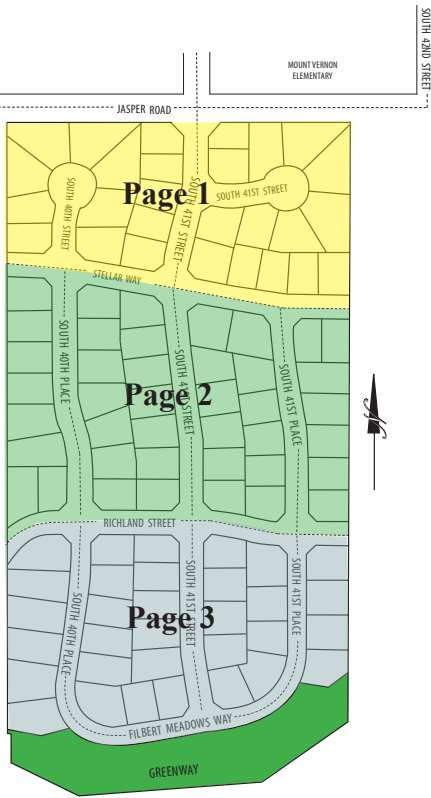

New Homes For Sale

- Lot 31 - 1182 S. 41st Pl., Cambridge II: \$269,900 (Page 2)
- Lot 32 - 1164 S. 41st Pl., Meadowview \$299,900 (Page 2)
- Lot 62 - 1123 S. 40th Pl., Lakewood: \$335,000 (Page 1)
- Lot 86 - 1120 S. 40th Pl., Sequoia: \$279,900 (Page 2)
- Lot 99 - 1008 S 41st St., Redrock: \$229,900 (Page 1)
- Lot 100 - 1002 S 41st, Cambridge: \$219,900 (Page 1)

www.wiecherthomes.com

New Homes For Sale

- Lot 31 - 1182 S. 41st Pl., Cambridge II: \$269,900 (Page 2)
- Lot 32 - 1164 S. 41st Pl., Meadowview \$299,900 (Page 2)
- Lot 62 - 1123 S. 40th Pl., Lakewood: \$335,000 (Page 1)
- Lot 86 - 1120 S. 40th Pl., Sequoia: \$279,900 (Page 2)
- Lot 99 - 1008 S 41st St., Redrock: \$229,900 (Page 1)
- Lot 100 - 1002 S 41st, Cambridge: \$219,900 (Page 1)

Directions: Go South on 42nd,
turn right on Jasper Rd., Left
on 41st Street.

- New Homes For Sale**
- Lot 31 - 1182 S. 41st Pl., Cambridge II: \$269,900 (Page 2)
 - Lot 32 - 1164 S. 41st Pl., Meadowview \$299,900 (Page 2)
 - Lot 62 - 1123 S. 40th Pl., Lakewood: \$335,000 (Page 1)
 - Lot 86 - 1120 S. 40th Pl., Sequoia: \$279,900 (Page 2)
 - Lot 99 - 1008 S 41st St., Redrock: \$229,900 (Page 1)
 - Lot 100 - 1002 S 41st, Cambridge: \$219,900 (Page 1)