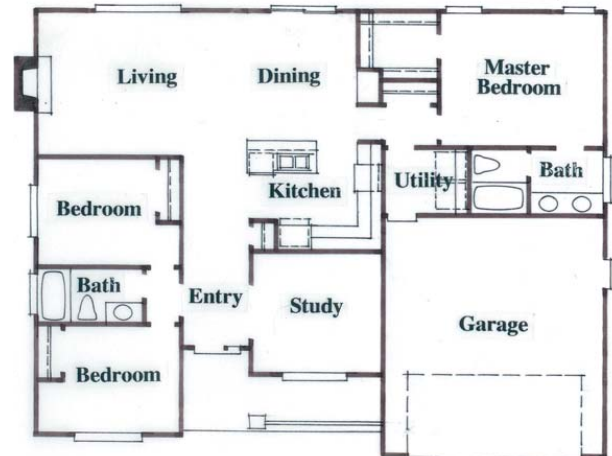

## *The Franklin*

- 3 Bedrooms Plus Den, 2 Bath
- Approx. 1,670 Sq. Ft.
- Spacious Great Room

approx. 1,670 sq ft

*Bruce Wiechert*  
CUSTOM HOMES, INC.

(541) 686-9458 Business  
(541) 579-3040 Cellular  
(541) 344-3362 Fax  
CCB# 101717