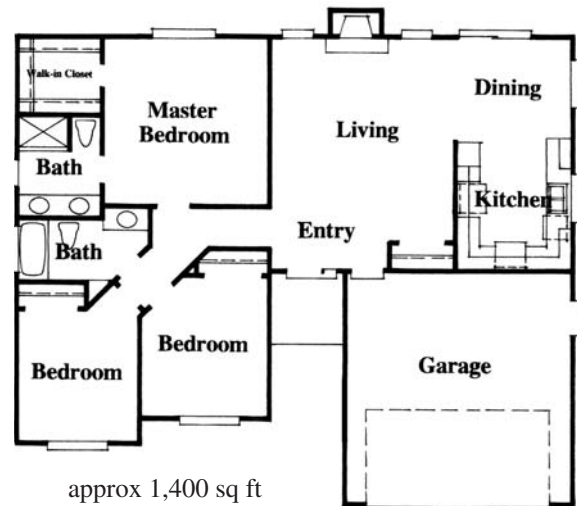

The Hampton

- 3 Bedrooms, 2 Bath
- Approx. 1,400 Sq. Ft.
- Large Open Kitchen

Bruce Wiechert
CUSTOM HOMES, INC.

(541) 686-9458 Business

(541) 579-3040 Cellular

(541) 344-3362 Fax

CCB# 101717

Visit our website at www.wiecherthomes.com