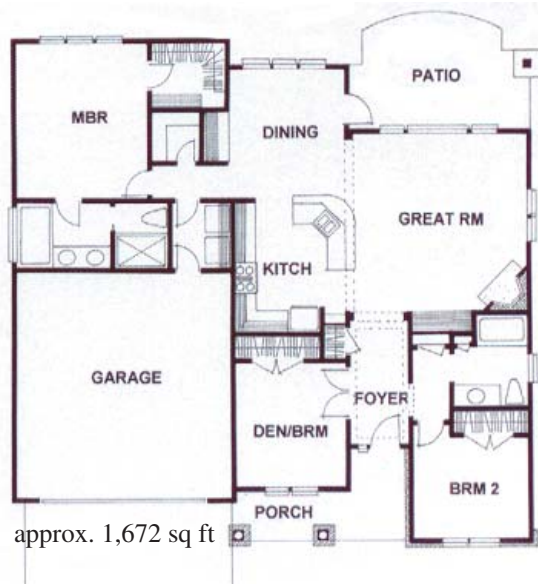

The Meadowview

- 3 Bedrooms, 2 Bath
- Approx. 1,672 Sq. Ft.
- Family Room With Fireplace
- Spacious Kitchen

Bruce Wiechert
CUSTOM HOMES, INC.

(541) 686-9458 Business
(541) 579-3040 Cellular
(541) 344-3362 Fax
CCB# 101717