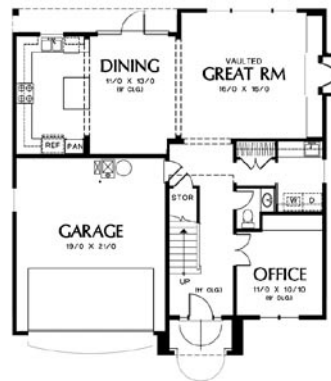

Powder River

- 3 Bedrooms
- 2.5 Bathrooms
- Vaulted Ceilings
- Fireplace
- Exterior Stone Accents
- Approx. 1,988 Sq. Ft.

Main Floor

Upper Floor

Dimensions: Width: 40 Ft.
Depth: 44 Ft.

Bruce Wiechert
CUSTOM HOMES, INC.