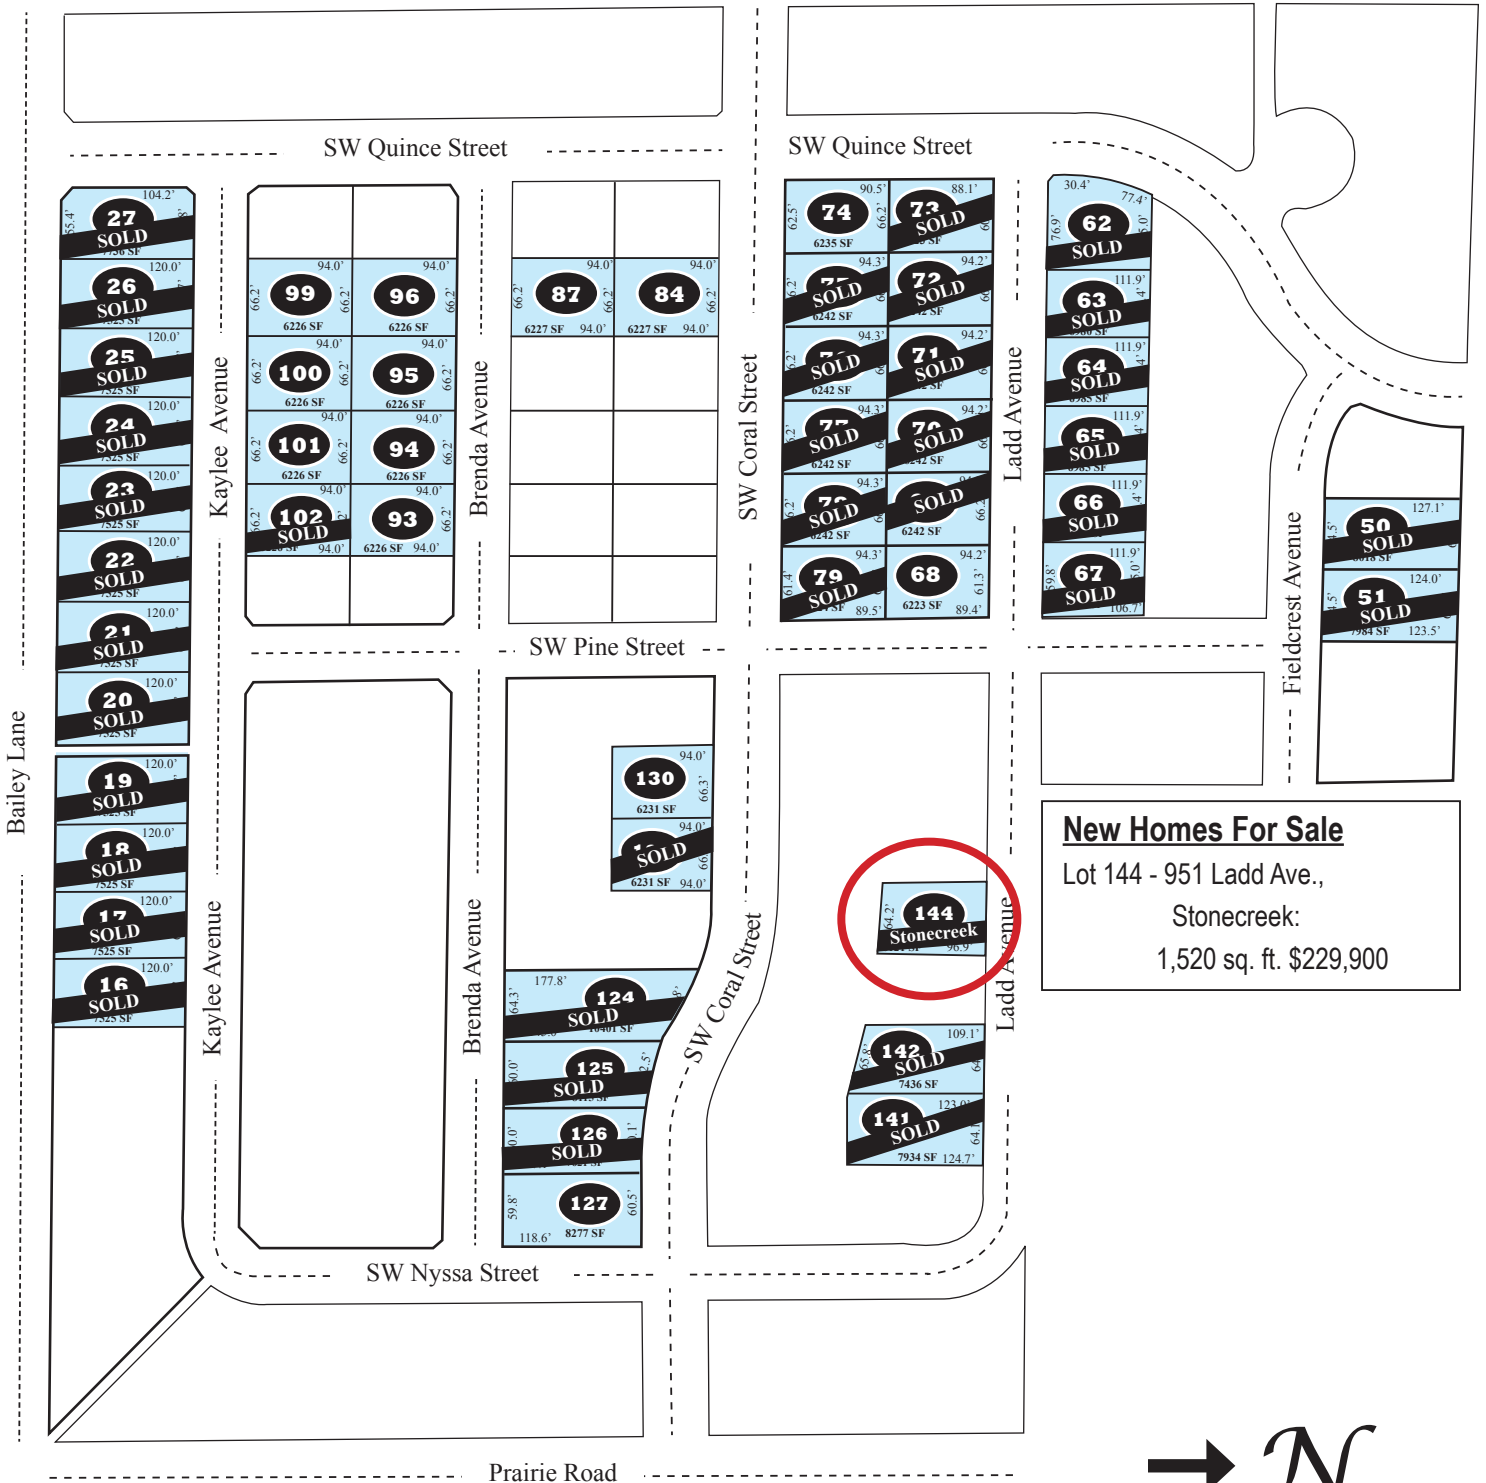

Raintree Meadows

Located In Junction City, Oregon

Directions: From Eugene, N on Hwy 99m 1/2 mile past Hwy 36 intersection, L on Prairie Rd, travel 1/2 mile, L on SW Coral St.

Bruce Wiechert
CUSTOM HOMES, INC.

(541) 686-9458 Bus. www.wiecherthomes.com
(541) 579-3040 Cell
(541) 344-3362 Fax CB #101717

Preliminary design, subject to change. Figures are approximate.