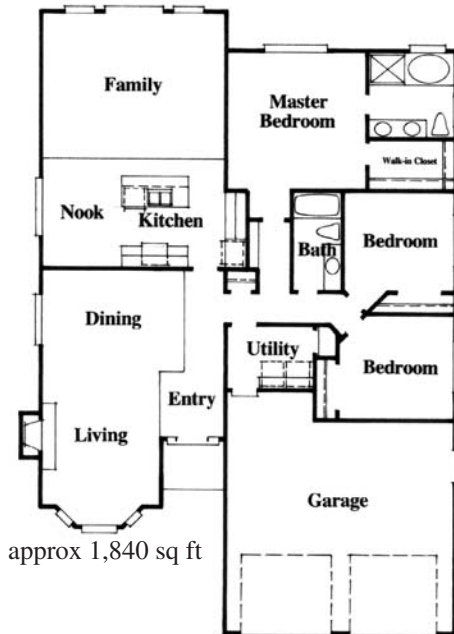

## *The Regency*

- 3 Bedrooms, 2 Bath
- Approx. 1,840 Sq. Ft.
- Huge Family Room
- Utility Room
- Extra-Large Garage

*Bruce Wiechert*  
CUSTOM HOMES, INC.

(541) 686-9458 Business  
(541) 579-3040 Cellular  
(541) 344-3362 Fax  
CCB# 101717