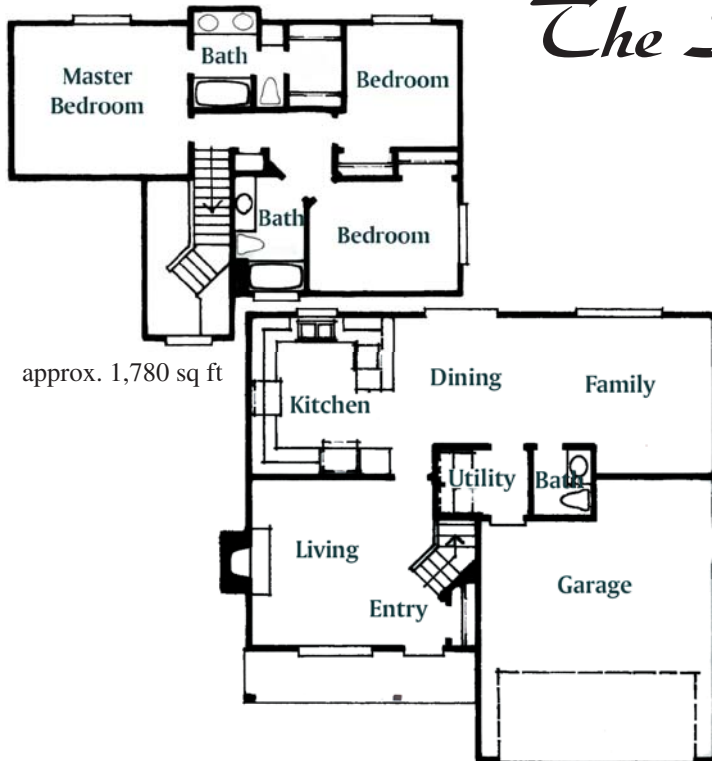

The Sheffield

- 3 Bedrooms, 2 1/2 Bath
- Approx. 1,780 Sq. Ft.
- Two Story Floor Plan
- Huge Kitchen
- Large Family Room

Bruce Wiechert
CUSTOM HOMES, INC.

(541) 686-9458 Business
(541) 579-3040 Cellular
(541) 344-3362 Fax
CCB# 101717