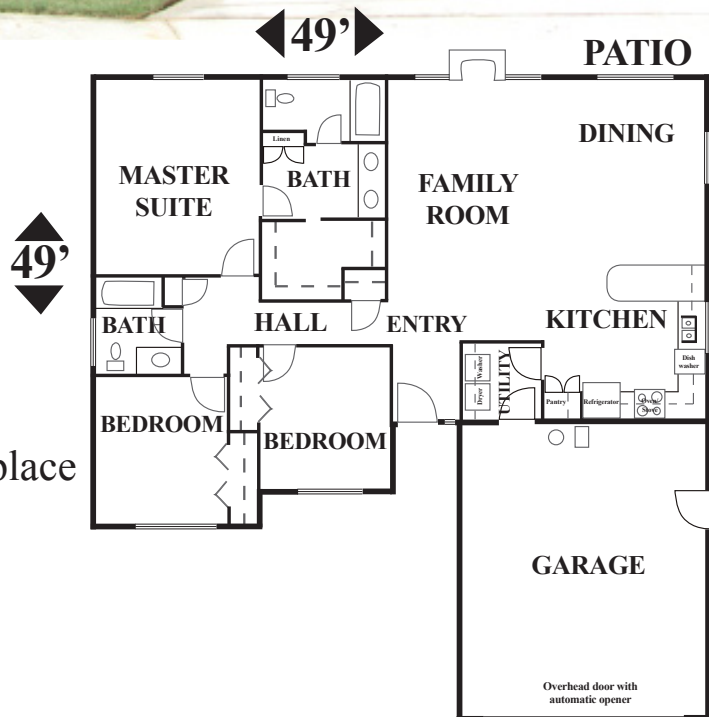

## *The Stonecreek*

- 3 Bedrooms, 2 Bath
- Approx. 1,520 Sq. Ft.
- 2 Car Garage
- Open Kitchen with Eating Bar
- Large Great Room with Gas Fireplace
- Vaulted Ceilings

*Bruce Wiechert*  
CUSTOM HOMES, INC.