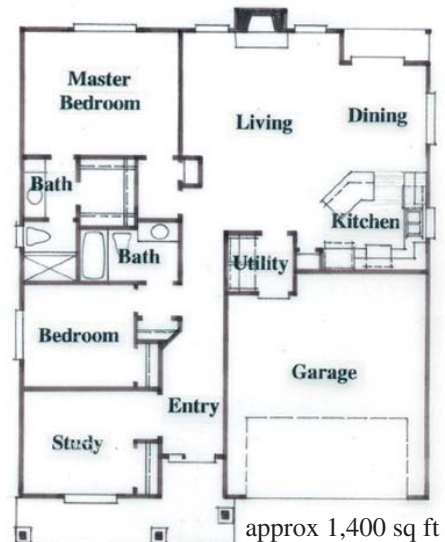

The Tamarack

- 3 Bedrooms 2 Bath
- Approx. 1,400 Sq. Ft.
- Covered Patio Area
- Indoor Utility Room
- Spacious Garage

Bruce Wiechert
CUSTOM HOMES, INC.

(541) 686-9458 Business
(541) 579-3040 Cellular
(541) 344-3362 Fax
CCB# 101717