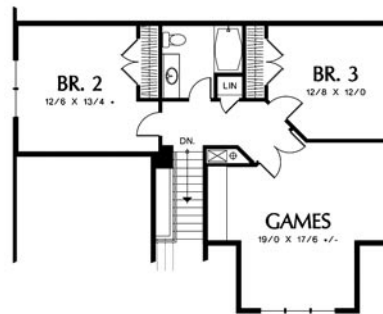

*Walker Creek*

- 3 Bedrooms
- 2.5 Bathrooms
- Bonus Room
- Exterior Stone Accents
- English Country Style Cottage
- Approx. 2,230 Sq. Ft.

Upper Floor

Main Floor

Dimensions: Width: 40 Ft.  
 Depth: 56 Ft.

*Bruce Wiechert*  
 CUSTOM HOMES, INC.