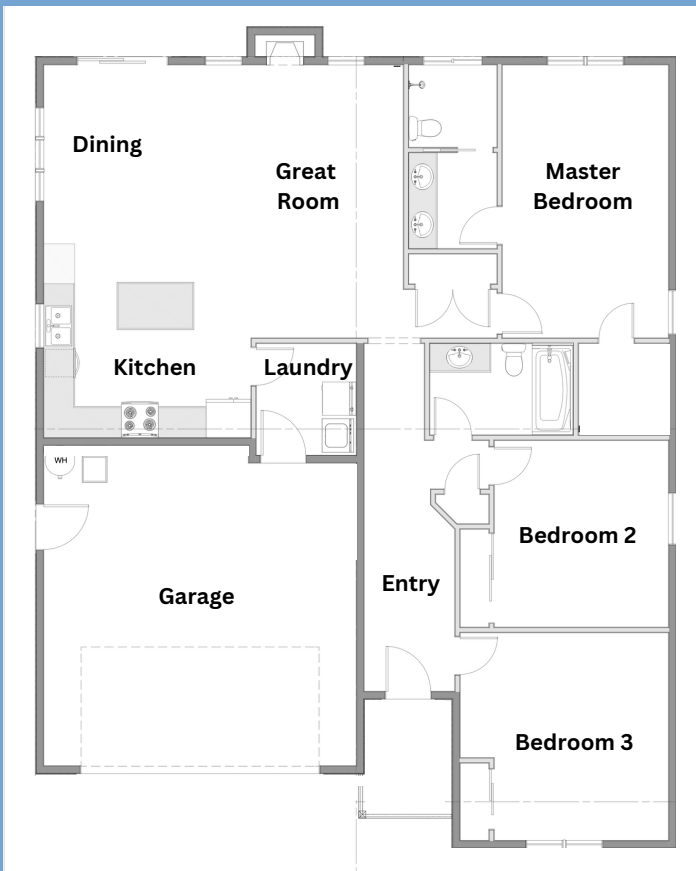

THE MCKENZIE

THE FLOORPLAN

KEY FACTS

- The McKenzie
- 1650 Sq. Ft.
- 43 Feet Wide
- 53 Feet Deep

OFFICE
541-686-9458
CELL
541-579-3040
FAX
541-344-3362

WIECHERTHOMES.COM
WIECHERTHOMES@COMCAST.NET
CCB #101717