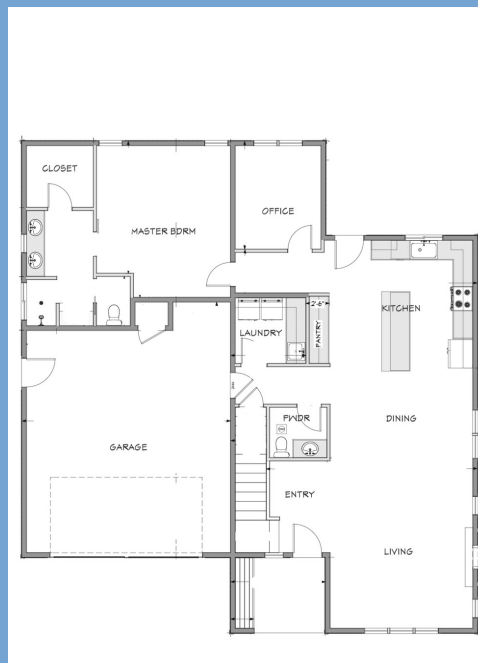

THE MT TOM

KEY FACTS

- The Mt Tom
- Approx. 2,286 Sq. Ft.
- 3 Bedrooms Plus Den
- Bonus Room

THE FLOORPLAN

Bruce Wiechert
Custom Homes, Inc.

OFFICE
541-686-9458
CELL
541-579-3040
FAX
541-344-3362

WIECHERTHOMES.COM
WIECHERTHOMES@COMCAST.NET
CCB #101717