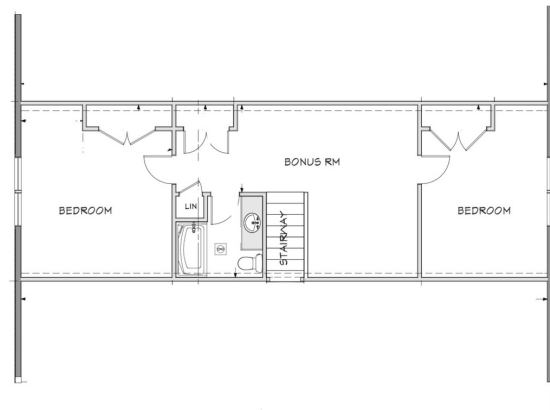

THE MT TOM

KEY FACTS

- The Mt Tom
- Approx. 2,286 Sq. Ft.
- 3 Bedrooms Plus Den
- Bonus Room

THE FLOORPLAN

Bruce Wiechert
Custom Homes, Inc.

OFFICE
541-686-9458
CELL
541-579-3040
FAX
541-344-3362

WIECHERTHOMES.COM
WIECHERTHOMES@COMCAST.NET
CCB #101717