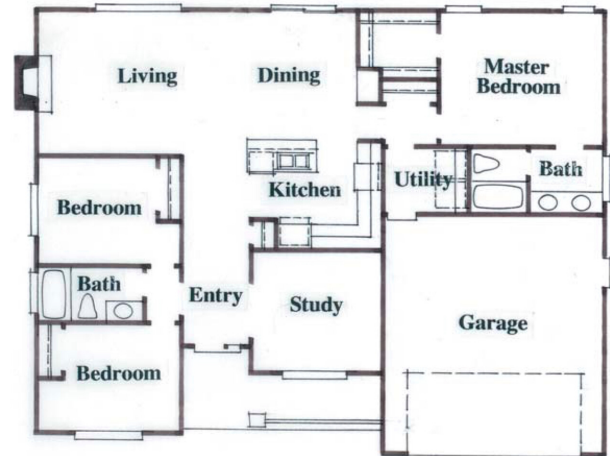

The Franklin

- 3 Bedrooms Plus Den, 2 Bath
- Approx. 1,717 sf
- Spacious Great Room

approx. 1,670 sq ft

Bruce Wiechert
CUSTOM HOMES, INC.

(541) 686-9458 Business
(541) 579-3040 Cellular
(541) 344-3362 Fax
CCB# 101717